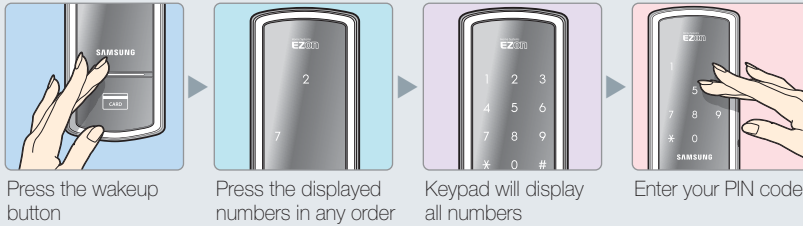

# Discover the New Ways of Keyless Life

Samsung's New Digital Deadbolt leads to a new lifestyle of security and convenience

Try our innovative touch keypad which is easy to use

# Touch the new world of EZON

Samsung's New Digital Deadbolt will change your family life with its slim and stylish touch keypad which is easy to enter the code.

## 01 Random Security Coding

When the wakeup button is pressed, 2 random numbers will be displayed on the keypad. The random numbers must be pressed prior to entering a PIN code.

Press the wakeup button

### Keypad Volume Control

Option of muting or 4 volume levels